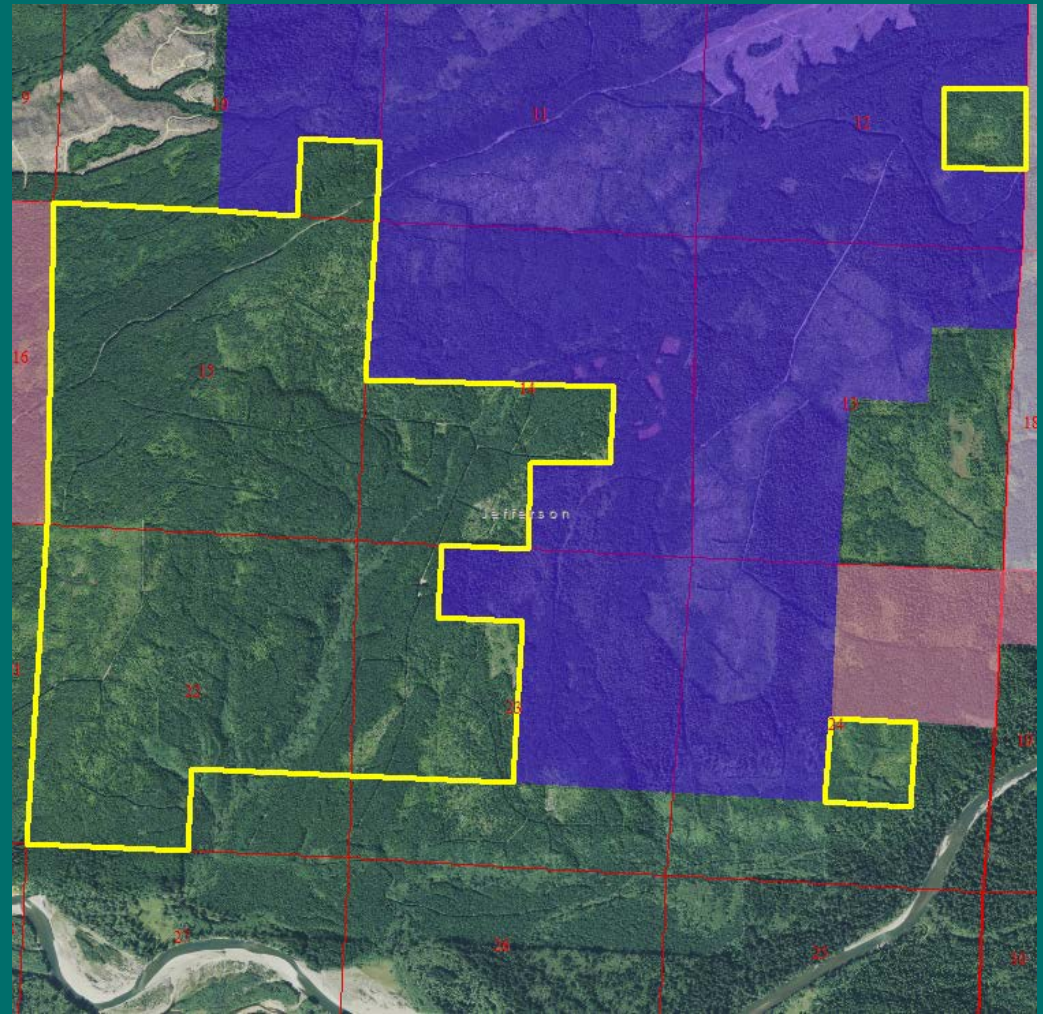

QUEETS EAST
08-089163

Proposed Acquisition
Jefferson County

Queets East

- ▶ 1,720 acres
- ▶ Adjoins OESF
- ▶ North of Quinault Indian Reservation

Queets East

- ▶ Productive timberland
- ▶ Future revenue
- ▶ Adds forestland to OESF

Photo courtesy of Bob Shepperd, DNR

Queets East

Queets East

Purchase Price:
\$5,200,000

- ▶ Premerch: \$4,000,000
- ▶ Land: \$1,200,000
- ▶ Seller pays DNR \$254,000 for RMAP expenses
- ▶ Seller pays \$50,000 comp tax

Photos courtesy of Bob Winslow, DNR

Queets East

Resolution
1447