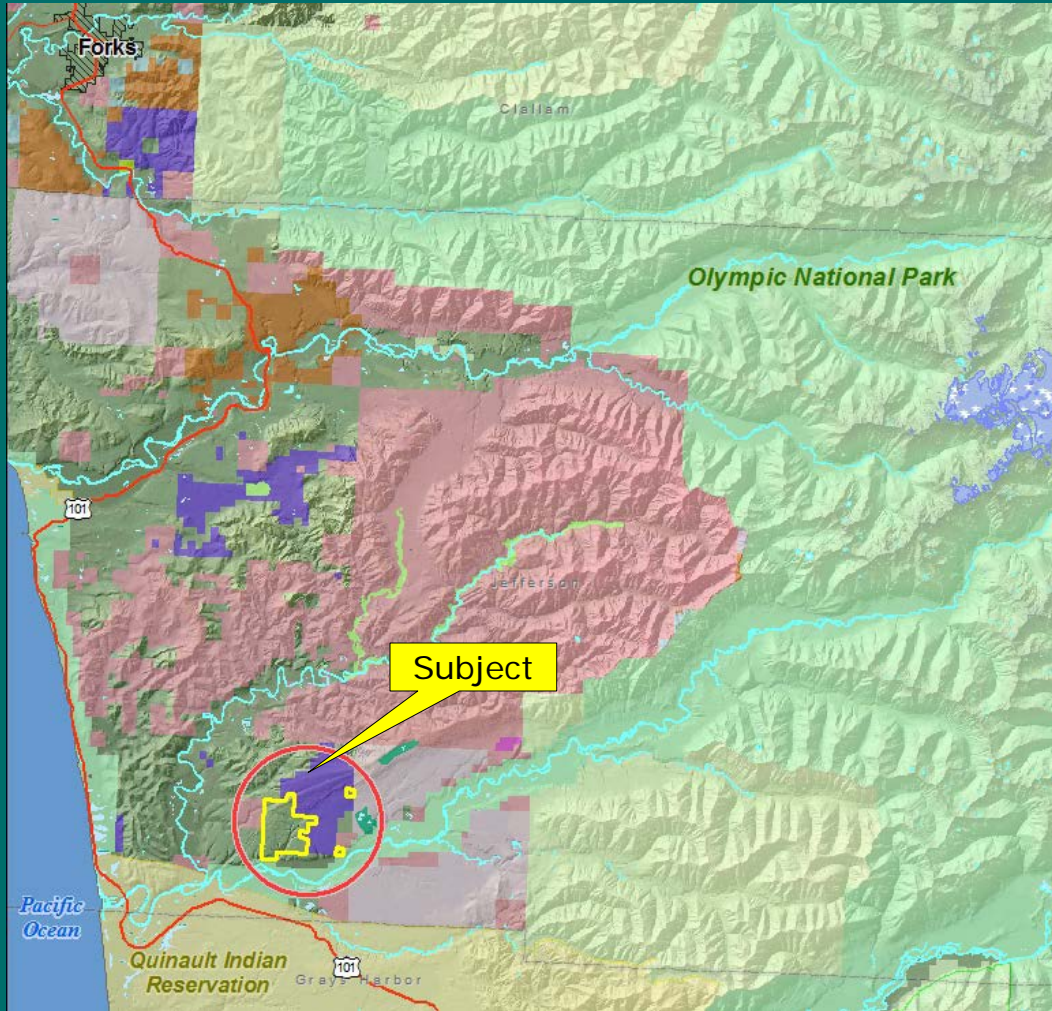

QUEETS EAST
08-089163

Proposed Acquisition
Jefferson County

Queets East

- ▶ 1,720 acres
- ▶ Adjoins OESF
- ▶ North of Quinault Indian Reservation

Queets East

- ▶ Productive timberland
- ▶ Future revenue
- ▶ Adds forestland to OESF

Photo courtesy of Bob Shepperd, DNR

Queets East

Queets East

Purchase Price:
\$5,200,000

- ▶ Premerch: \$4,000,000
- ▶ Land: \$1,200,000
- ▶ Seller pays DNR \$254,000 for RMAP expenses
- ▶ Seller pays \$50,000 comp tax