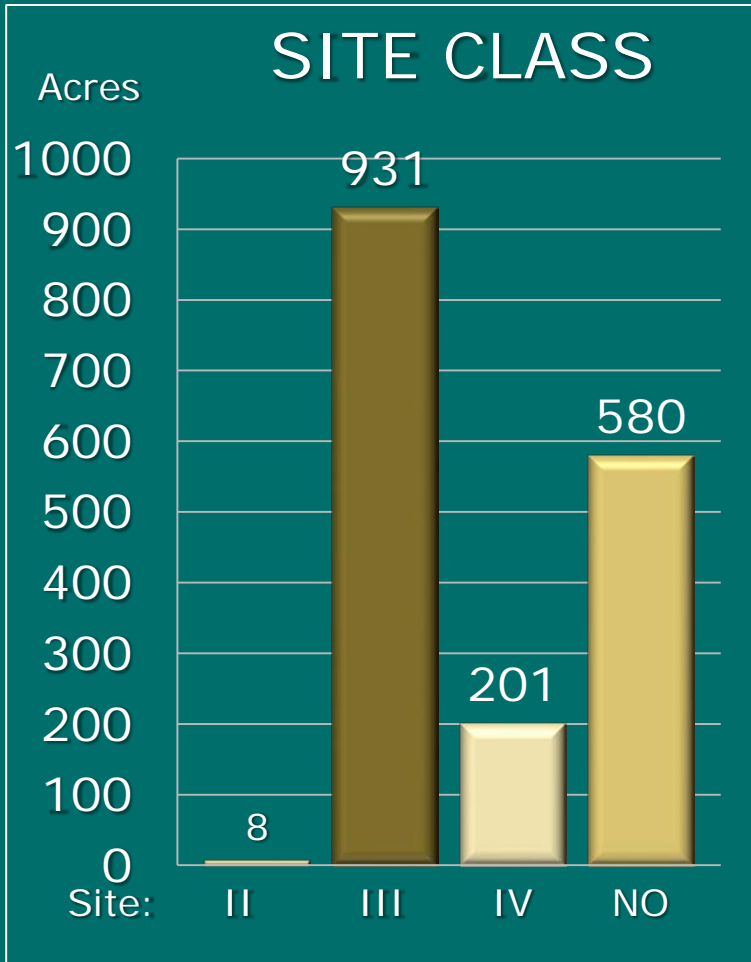

QUEETS EAST
08-089163

Proposed Acquisition
Jefferson County

Queets East

- ▶ 1,720 acres
- ▶ Adjoins OESF
- ▶ North of Quinault Indian Reservation

Queets East

- ▶ Productive timberland
- ▶ Future revenue
- ▶ Adds forestland to OESF

Photo courtesy of Bob Shepperd, DNR

Queets East

Queets East

Purchase Price:
\$5,200,000

- ▶ Premerch: \$4,000,000
- ▶ Land: \$1,200,000
- ▶ Seller pays DNR \$254,000 for RMAP expenses
- ▶ Seller pays \$50,000 comp tax