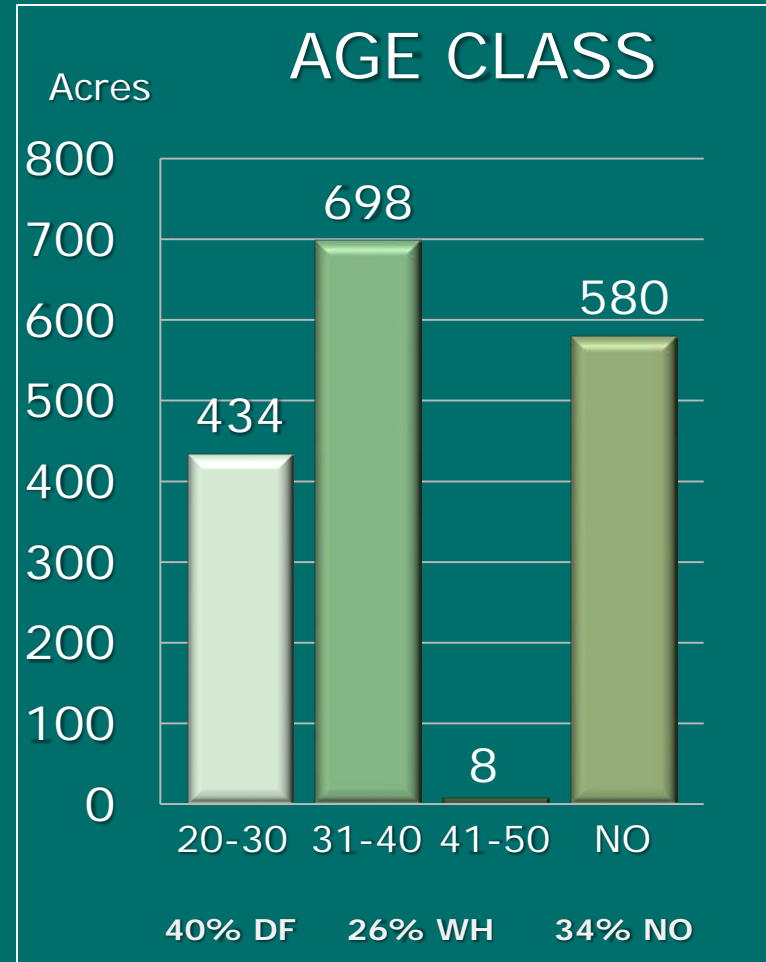

QUEETS EAST
08-089163

Proposed Acquisition
Jefferson County

Queets East

- ▶ 1,720 acres
- ▶ Adjoins OESF
- ▶ North of Quinault Indian Reservation

Queets East

- ▶ Productive timberland
- ▶ Future revenue
- ▶ Adds forestland to OESF

Photo courtesy of Bob Shepperd, DNR

Queets East

Queets East

Purchase Price:
\$5,200,000

- ▶ Premerch: \$4,000,000
- ▶ Land: \$1,200,000
- ▶ Seller pays DNR \$254,000 for RMAP expenses
- ▶ Seller pays \$50,000 comp tax