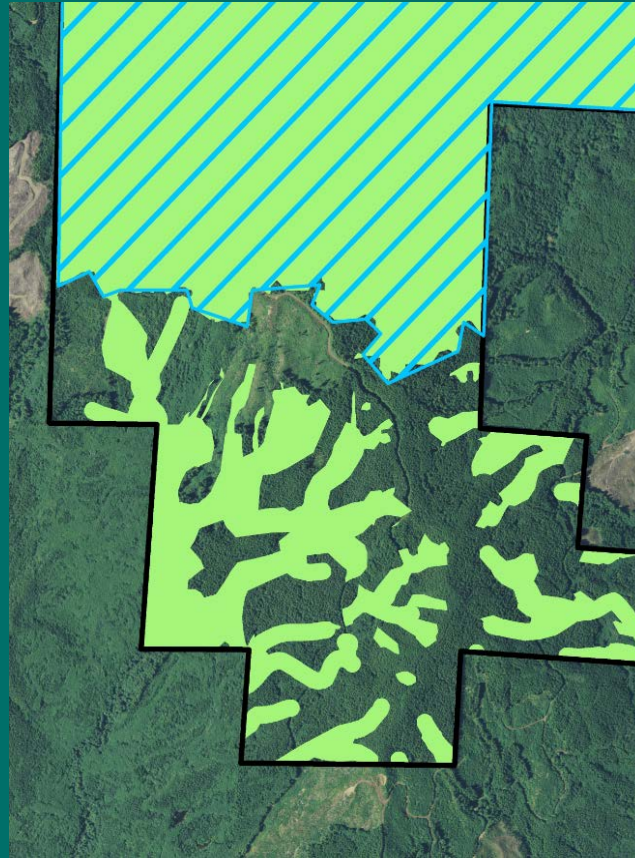

## Areas of Long-term Forest Cover

- Areas of long-term forest cover provide habitat through:
  - Marbled murrelet habitat conservation areas
  - Existing habitat conservation that provides marbled murrelet conservation benefit

# Conceptual Example Areas of Long-term Forest Cover

Existing Conservation:

Marbled Murrelet Conservation:

Old Growth

Special Habitat Area

Riparian

# Habitat Conserved Areas of Long-term Forest Cover

MM Habitat Conservation Areas

Areas of Long-term Forest Cover

# Riparian Example