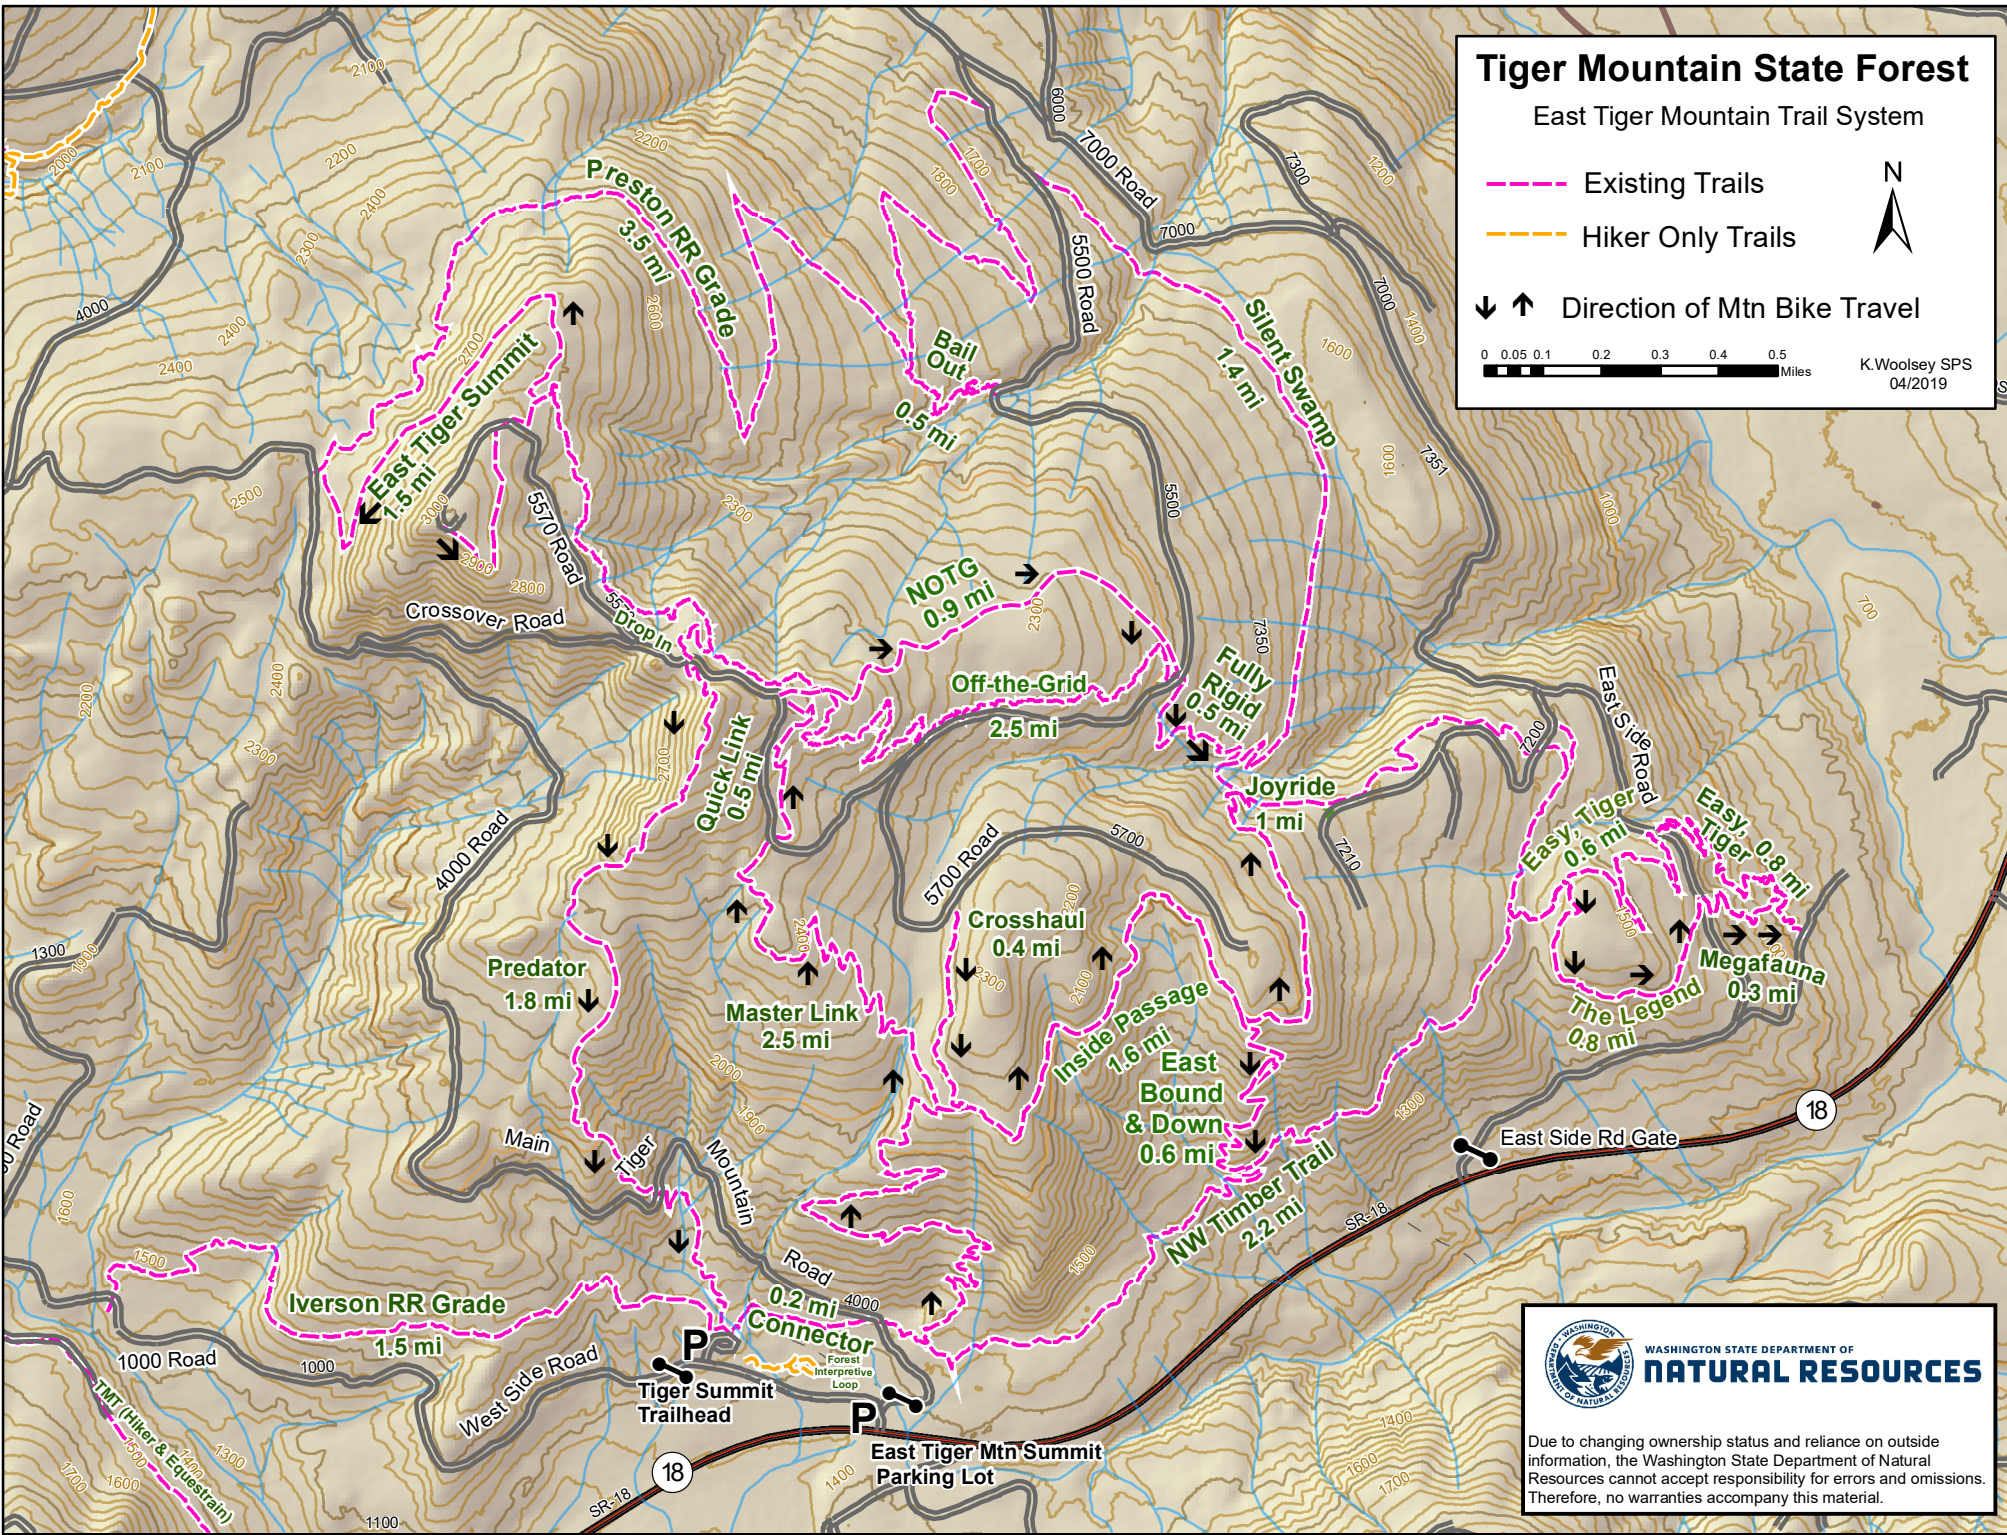

Tiger Mountain State Forest

East Tiger Mountain Trail System

-  Existing Trails
-  Hiker Only Trails
-   Direction of Mtn Bike Travel

K. Woolsey SPS
04/2019

Due to changing ownership status and reliance on outside information, the Washington State Department of Natural Resources cannot accept responsibility for errors and omissions. Therefore, no warranties accompany this material.